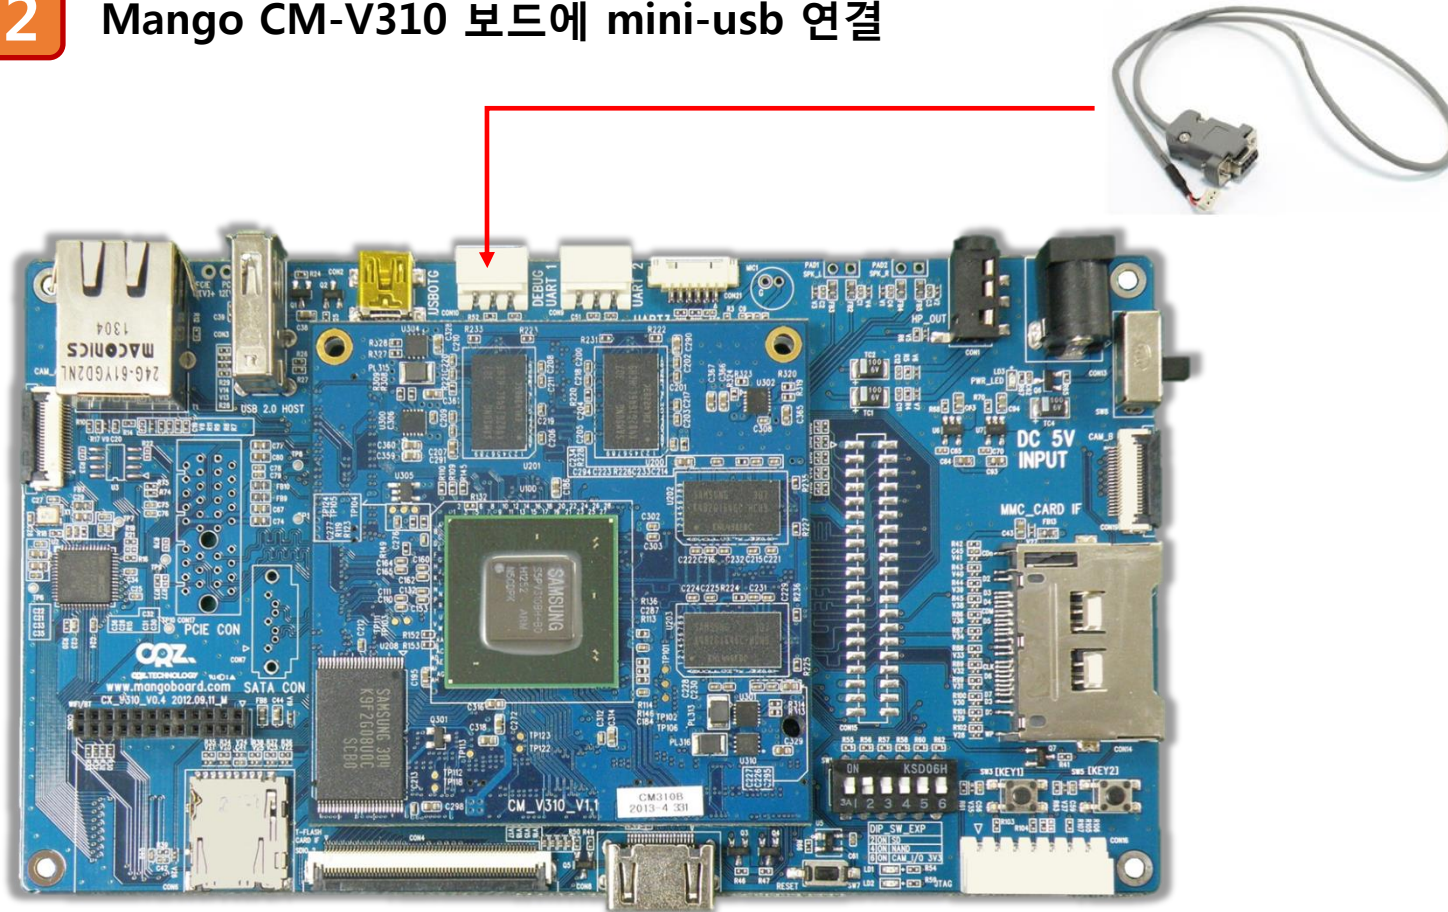

Quick Start Guide

Mango CM-V310

CRZ.

CRZ. TECHNOLOGY

About the Mango CM-V310

CPU	Samsung S5PV310 ARM Cortex A9	1GHz/1.3GHz Application Processor
Memory	DDR3 SDRAM	2Gbytes(2Gbitx8)
	SLC NAND Flash	256Mbytes
Display	7" WVGA(800x480) Color TFT	with Touch Screen Interface
Audio	Wolfson WM8960 Audio Codec	with 1W Stereo Speaker Amplifier
Ethernet	SMSC LAN9220	10/100Mbps Ethernet Controller
USB	USB 2.0 Host	
	USB 2.0 OTG	
SD	SD/MMC Port 2	Expansion Connector
	SD/MMC Port 3	WiFi & Expansion Connector
UART	UART Port 0	BT & Expansion Connector
	UART Port 1	D-SUB9 DEBUG
	UART Port 2	D-SUB9 DEBUG
	UART Port 3	Expansion
eMMC	eMMC Ver4.4	SD/MMC 0,1 Port
HDMI	V1.3(1080p Full HD)	
Camera	CAM Port 2 지원	1.3M, 5M Pixel AF Camera
WiFi/BT	SDIO ,802.11BGN 지원, BT(UART0,SDIO)	
SATA	SATA 2.0 지원(옵션)	
Connectors	Expansion Connectors(20)	eMMC, I2C, etc

Getting Started

- ❖ Boards : Mango CM-V310 Board, CM usb to RS232 module
- ❖ Cables : mini-usb Cable 1ea, 3pin serial cable,
- ❖ Power Supply : 5V /2A adapter
- ❖ Documentation : Quick Start Guide (this document)

Get to Know the Mango CM-V310 TOP

Setting up the Board

1 Mango CM-V310보드에 SD카드 장착

Setting up the Board

2 Mango CM-V310 보드에 mini-usb 연결

Setting up the Board

3 Boot Option Switch 설정

4 Power 연결

5V/2A 어댑터를 Mango-M32 보드에 연결합니다. 전원이 정상적으로 연결되면 Power LED가 켜집니다.

Setting up the Board

5 디버깅 메시지 확인

터미널 프로그램을 연결하여 다음과 같은 디버깅 메시지를 확인하면 정상동작을 하는 것입니다.

```
U-Boot 2010.12 (Jun 27 2013 - 19:04:28) for CRZ Mango310