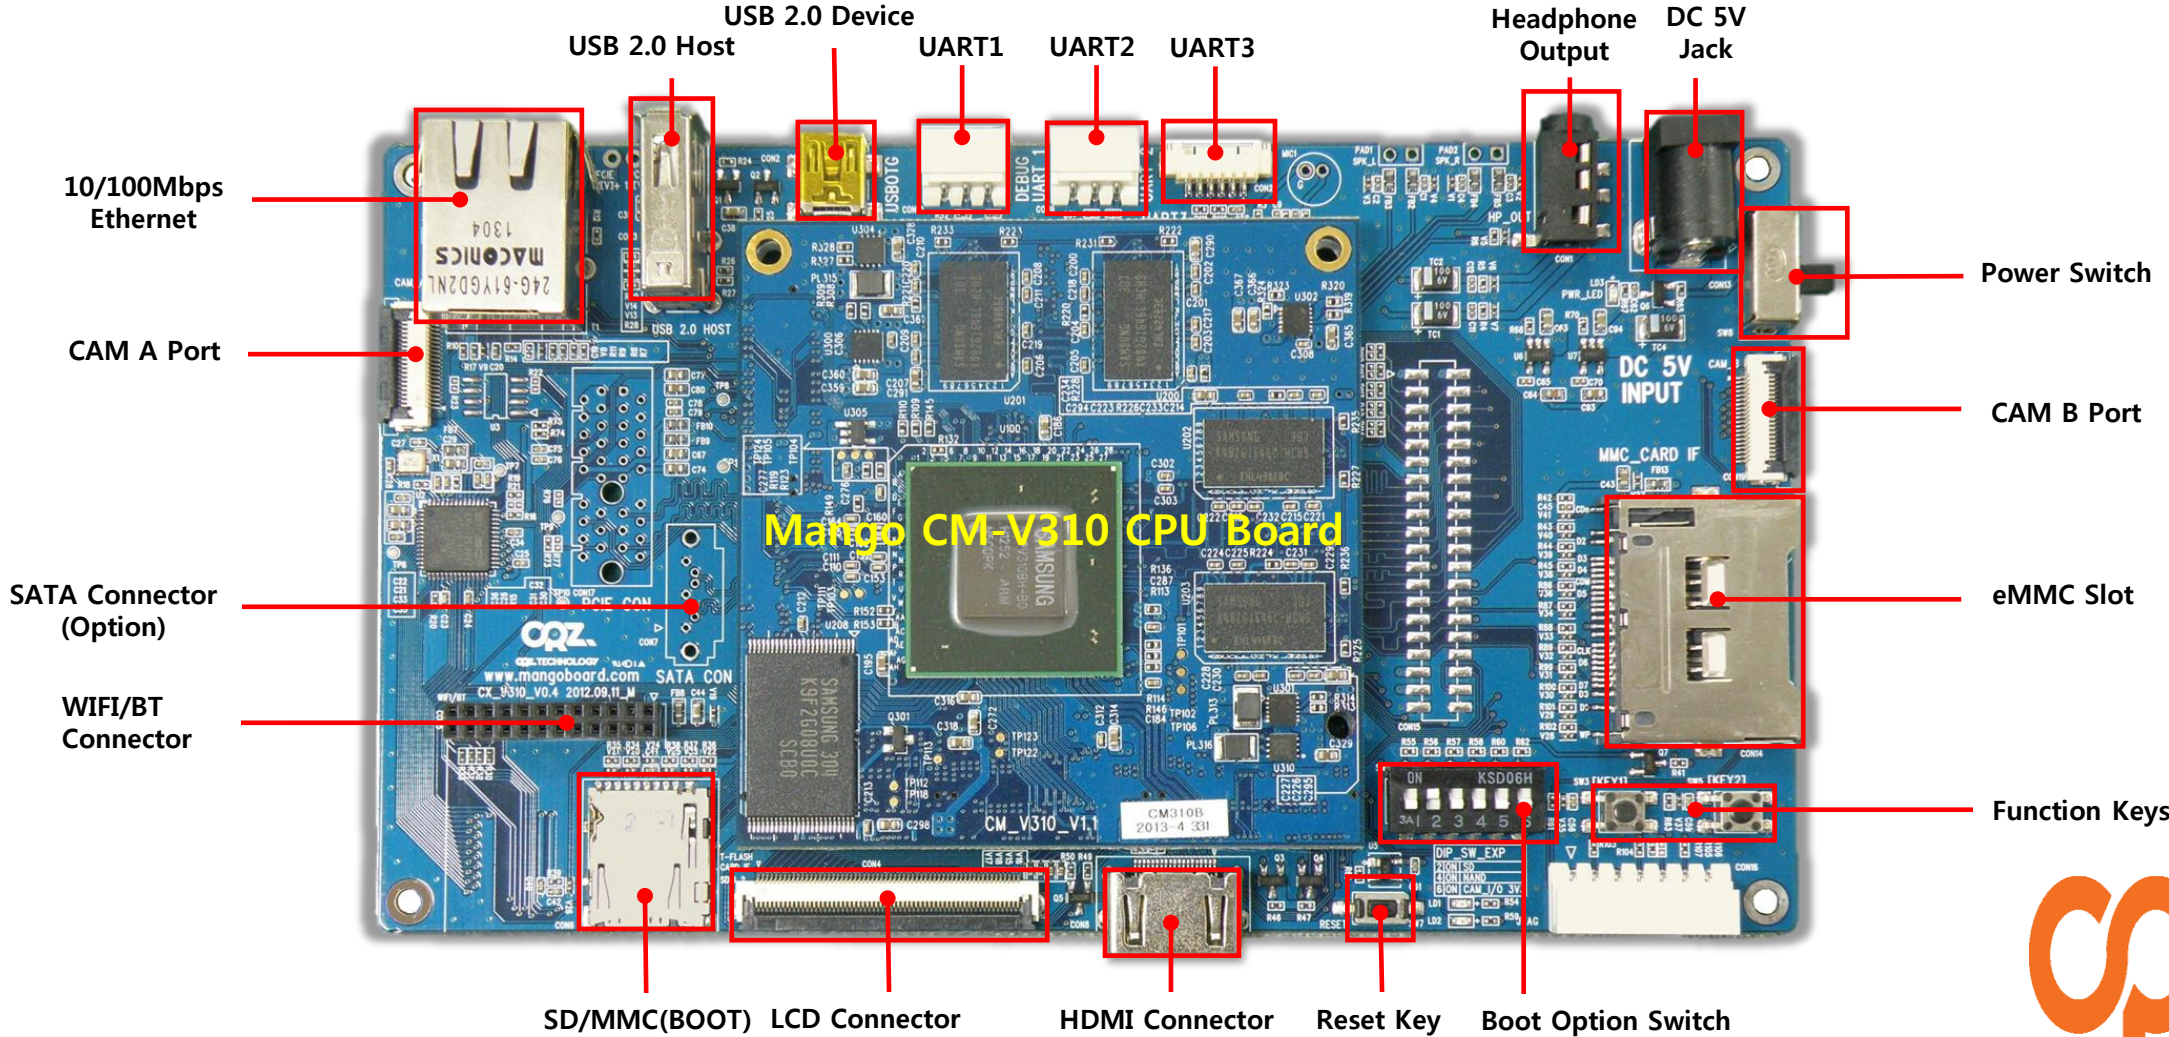

Quick Start Guide

Mango CM-V310

CRZ.

CRZ. TECHNOLOGY

About the Mango CM-V310

CPU	Samsung S5PV310 ARM Cortex A9	1GHz/1.3GHz Application Processor
Memory	DDR3 SDRAM	2Gbytes(2Gbitx8)
	SLC NAND Flash	256Mbytes
Display	7" WVGA(800x480) Color TFT	with Touch Screen Interface
Audio	Wolfson WM8960 Audio Codec	with 1W Stereo Speaker Amplifier
Ethernet	SMSC LAN9220	10/100Mbps Ethernet Controller
USB	USB 2.0 Host	
	USB 2.0 OTG	
SD	SD/MMC Port 2	Expansion Connector
	SD/MMC Port 3	WiFi & Expansion Connector
UART	UART Port 0	BT & Expansion Connector
	UART Port 1	D-SUB9 DEBUG
	UART Port 2	D-SUB9 DEBUG
	UART Port 3	Expansion
eMMC	eMMC Ver4.4	SD/MMC 0,1 Port
HDMI	V1.3(1080p Full HD)	
Camera	CAM Port 2 지원	1.3M, 5M Pixel AF Camera
WiFi/BT	SDIO ,802.11BGN 지원, BT(UART0,SDIO)	
SATA	SATA 2.0 지원(옵션)	
Connectors	Expansion Connectors(20)	eMMC, I2C, etc

Getting Started

- ❖ Boards : Mango CM-V310 Board, CM usb to RS232 module
- ❖ Cables : mini-usb Cable 1ea, 3pin serial cable,
- ❖ Power Supply : 5V /2A adapter
- ❖ Documentation : Quick Start Guide (this document)

Get to Know the Mango CM-V310 TOP

Setting up the Board

1 Mango CM-V310보드에 SD카드 장착

Setting up the Board

2 Mango CM-V310 보드에 mini-usb 연결

Setting up the Board

3 Boot Option Switch 설정

4 Power 연결

5V/2A 어댑터를 Mango-M32 보드에 연결합니다. 전원이 정상적으로 연결되면 Power LED가 켜집니다.

Setting up the Board

5 디버깅 메시지 확인

터미널 프로그램을 연결하여 다음과 같은 디버깅 메시지를 확인하면 정상동작을 하는 것입니다.

```
U-Boot 2010.12 (Jun 27 2013 - 19:04:28) for CRZ Mango310