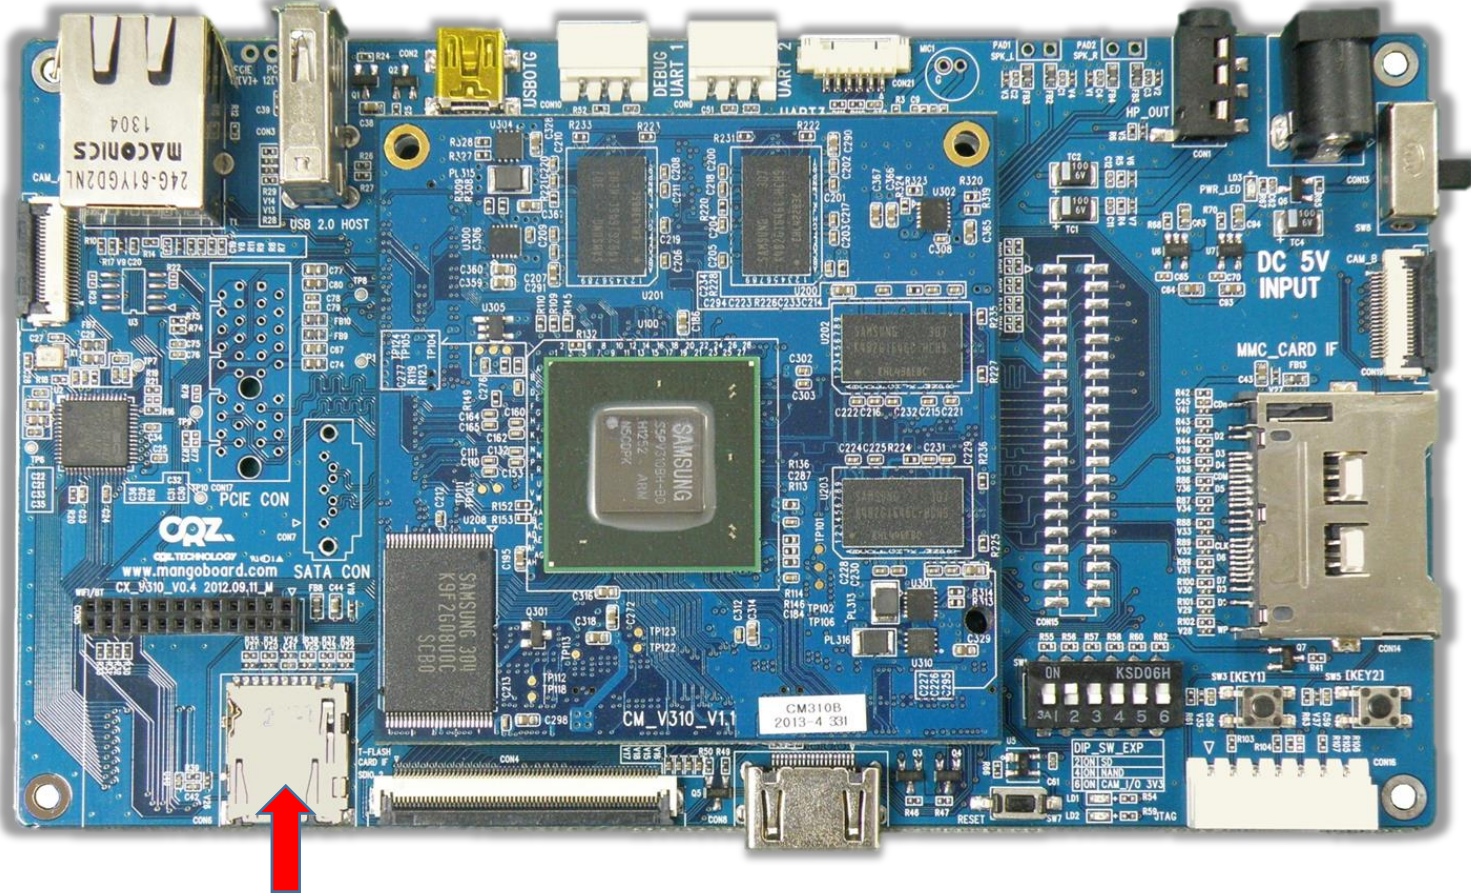

Quick Start Guide

Mango CM-V310

CRZ.

CRZ. TECHNOLOGY

About the Mango CM-V310

CPU	Samsung S5PV310 ARM Cortex A9	1GHz/1.3GHz Application Processor
Memory	DDR3 SDRAM	2Gbytes(2Gbitx8)
	SLC NAND Flash	256Mbytes
Display	7" WVGA(800x480) Color TFT	with Touch Screen Interface
Audio	Wolfson WM8960 Audio Codec	with 1W Stereo Speaker Amplifier
Ethernet	SMSC LAN9220	10/100Mbps Ethernet Controller
USB	USB 2.0 Host	
	USB 2.0 OTG	
SD	SD/MMC Port 2	Expansion Connector
	SD/MMC Port 3	WiFi & Expansion Connector
UART	UART Port 0	BT & Expansion Connector
	UART Port 1	D-SUB9 DEBUG
	UART Port 2	D-SUB9 DEBUG
	UART Port 3	Expansion
eMMC	eMMC Ver4.4	SD/MMC 0,1 Port
HDMI	V1.3(1080p Full HD)	
Camera	CAM Port 2 지원	1.3M, 5M Pixel AF Camera
WiFi/BT	SDIO ,802.11BGN 지원, BT(UART0,SDIO)	
SATA	SATA 2.0 지원(옵션)	
Connectors	Expansion Connectors(20)	eMMC, I2C, etc

Getting Started

- ❖ Boards : Mango CM-V310 Board, CM usb to RS232 module
- ❖ Cables : mini-usb Cable 1ea, 3pin serial cable,
- ❖ Power Supply : 5V /2A adapter
- ❖ Documentation : Quick Start Guide (this document)

Get to Know the Mango CM-V310 TOP

Setting up the Board

1 Mango CM-V310보드에 SD카드 장착

Setting up the Board

2 Mango CM-V310 보드에 mini-usb 연결

Setting up the Board

3 Boot Option Switch 설정

4 Power 연결

5V/2A 어댑터를 Mango-M32 보드에 연결합니다. 전원이 정상적으로 연결되면 Power LED가 켜집니다.

Setting up the Board

5 디버깅 메시지 확인

터미널 프로그램을 연결하여 다음과 같은 디버깅 메시지를 확인하면 정상동작을 하는 것입니다.

```
U-Boot 2010.12 (Jun 27 2013 - 19:04:28) for CRZ Mango310