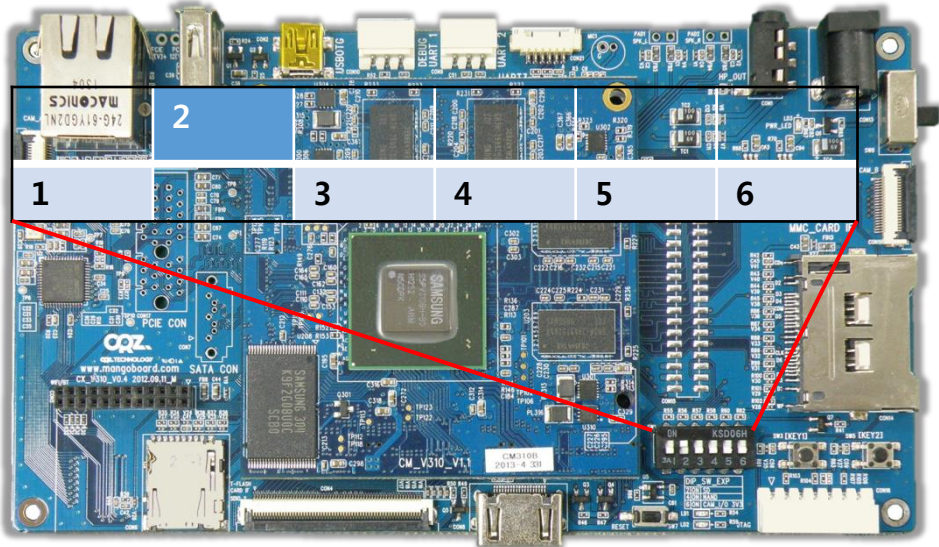

Quick Start Guide

Mango CM-V310

CRZ.

CRZ. TECHNOLOGY

About the Mango CM-V310

CPU	Samsung S5PV310 ARM Cortex A9	1GHz/1.3GHz Application Processor
Memory	DDR3 SDRAM	2Gbytes(2Gbitx8)
	SLC NAND Flash	256Mbytes
Display	7" WVGA(800x480) Color TFT	with Touch Screen Interface
Audio	Wolfson WM8960 Audio Codec	with 1W Stereo Speaker Amplifier
Ethernet	SMSC LAN9220	10/100Mbps Ethernet Controller
USB	USB 2.0 Host	
	USB 2.0 OTG	
SD	SD/MMC Port 2	Expansion Connector
	SD/MMC Port 3	WiFi & Expansion Connector
UART	UART Port 0	BT & Expansion Connector
	UART Port 1	D-SUB9 DEBUG
	UART Port 2	D-SUB9 DEBUG
	UART Port 3	Expansion
eMMC	eMMC Ver4.4	SD/MMC 0,1 Port
HDMI	V1.3(1080p Full HD)	
Camera	CAM Port 2 지원	1.3M, 5M Pixel AF Camera
WiFi/BT	SDIO ,802.11BGN 지원, BT(UART0,SDIO)	
SATA	SATA 2.0 지원(옵션)	
Connectors	Expansion Connectors(20)	eMMC, I2C, etc

Getting Started

- ❖ Boards : Mango CM-V310 Board, CM usb to RS232 module
- ❖ Cables : mini-usb Cable 1ea, 3pin serial cable,
- ❖ Power Supply : 5V /2A adapter
- ❖ Documentation : Quick Start Guide (this document)

Get to Know the Mango CM-V310 TOP

Setting up the Board

1 Mango CM-V310보드에 SD카드 장착

Setting up the Board

2 Mango CM-V310 보드에 mini-usb 연결

Setting up the Board

3 Boot Option Switch 설정

4 Power 연결

5V/2A 어댑터를 Mango-M32 보드에 연결합니다. 전원이 정상적으로 연결되면 Power LED가 켜집니다.

Setting up the Board

5 디버깅 메시지 확인

터미널 프로그램을 연결하여 다음과 같은 디버깅 메시지를 확인하면 정상동작을 하는 것입니다.

```
U-Boot 2010.12 (Jun 27 2013 - 19:04:28) for CRZ Mango310