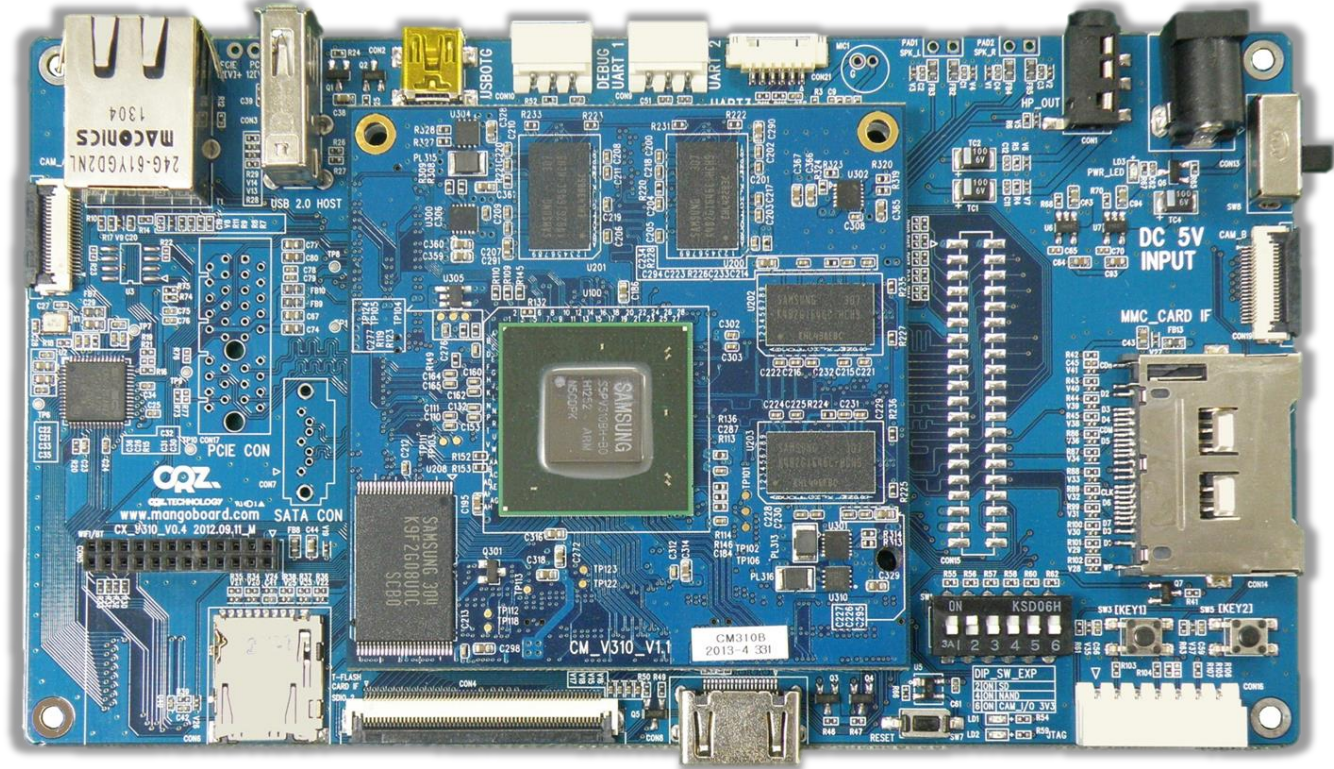

Quick Start Guide

Mango CM-V310

CRZ.

CRZ. TECHNOLOGY

About the Mango CM-V310

CPU	Samsung S5PV310 ARM Cortex A9	1GHz/1.3GHz Application Processor
Memory	DDR3 SDRAM	2Gbytes(2Gbitx8)
	SLC NAND Flash	256Mbytes
Display	7" WVGA(800x480) Color TFT	with Touch Screen Interface
Audio	Wolfson WM8960 Audio Codec	with 1W Stereo Speaker Amplifier
Ethernet	SMSC LAN9220	10/100Mbps Ethernet Controller
USB	USB 2.0 Host	
	USB 2.0 OTG	
SD	SD/MMC Port 2	Expansion Connector
	SD/MMC Port 3	WiFi & Expansion Connector
UART	UART Port 0	BT & Expansion Connector
	UART Port 1	D-SUB9 DEBUG
	UART Port 2	D-SUB9 DEBUG
	UART Port 3	Expansion
eMMC	eMMC Ver4.4	SD/MMC 0,1 Port
HDMI	V1.3(1080p Full HD)	
Camera	CAM Port 2 지원	1.3M, 5M Pixel AF Camera
WiFi/BT	SDIO ,802.11BGN 지원, BT(UART0,SDIO)	
SATA	SATA 2.0 지원(옵션)	
Connectors	Expansion Connectors(20)	eMMC, I2C, etc

Getting Started

- ❖ Boards : Mango CM-V310 Board, CM usb to RS232 module
- ❖ Cables : mini-usb Cable 1ea, 3pin serial cable,
- ❖ Power Supply : 5V /2A adapter
- ❖ Documentation : Quick Start Guide (this document)

Get to Know the Mango CM-V310 TOP

Setting up the Board

1 Mango CM-V310보드에 SD카드 장착

Setting up the Board

2 Mango CM-V310 보드에 mini-usb 연결

Setting up the Board

3 Boot Option Switch 설정

4 Power 연결

5V/2A 어댑터를 Mango-M32 보드에 연결합니다. 전원이 정상적으로 연결되면 Power LED가 켜집니다.

Setting up the Board

5 디버깅 메시지 확인

터미널 프로그램을 연결하여 다음과 같은 디버깅 메시지를 확인하면 정상동작을 하는 것입니다.

```
U-Boot 2010.12 (Jun 27 2013 - 19:04:28) for CRZ Mango310